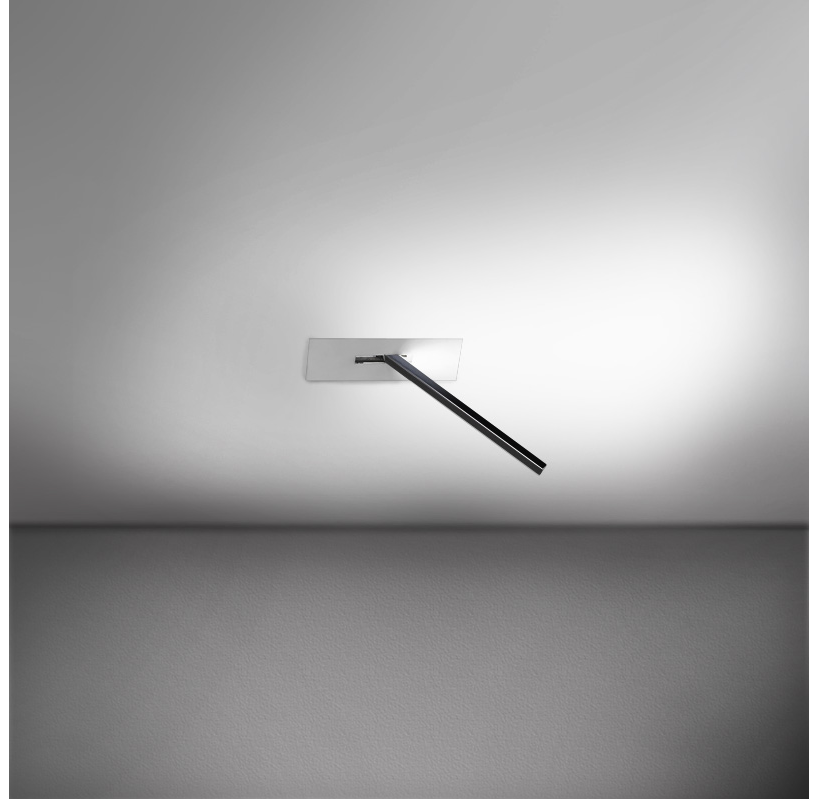

SPILLO 1 ROD RECESSED

D46012- -

base number   Color   Finish
Temperature   Options

1. To build a product code in our configurator select the specify button on the base model # product page
2. To build a manual product code on this datasheet choose from the options listed below in blue font and add the suffix to the base model #

GENERAL

Series: Spillo
Subseries: Spillo 1 Rod
Brand: Icone
Division: Design
Mounting Type: Recessed
Mounting Location: Wall
Subcategory: Ambient

PHYSICAL

Shape: Rectangle
Width (mm): 50
Width (in): 1 ¹⁵/₁₆
Height (mm): 200
Height (in): 7 ⁷/₈
Light Distribution: Adjustable
Fixture Finish: WHI / BLK / CHR / BGD
Fixture Material: Brass

ELECTRICAL

Lamp Type: LED
Total Output Wattage (W): 2.64
Dimming: 0-10V Dimming
Driver Included: No
Driver Location: Remote
Driver Type: Constant Voltage - 120 / 277Vac
Driver Class: Class 2
Input Voltage (V): 120 - 277
Output Voltage (V): 12
Upon Request: (Not included, see components) 0-10Vdc dimming / 277Vac

LED

Color Temperature (°K): 2700 / 3000
Nominal Lumen (lm): 220
CRI: >90 CRI
Lamp Life (hrs): 50000

OPTICAL

Adjustability: Tilt 120°

RATINGS AND CERTIFICATIONS

Certified By: Certified for North American Standards
IP rating: IP20