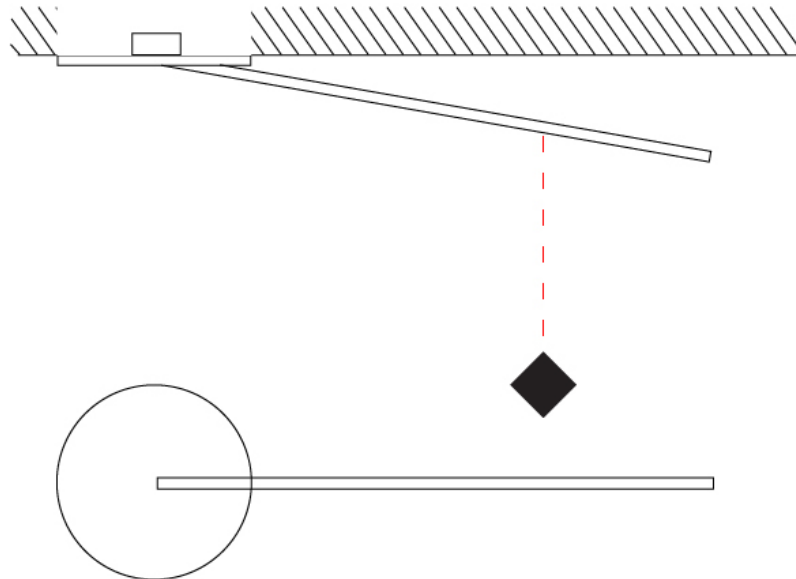

SPILO 1 ROD RECESSED

D46020-

PROJECT
TYPE
SPECIFIER
QUANTITY
DATE

D